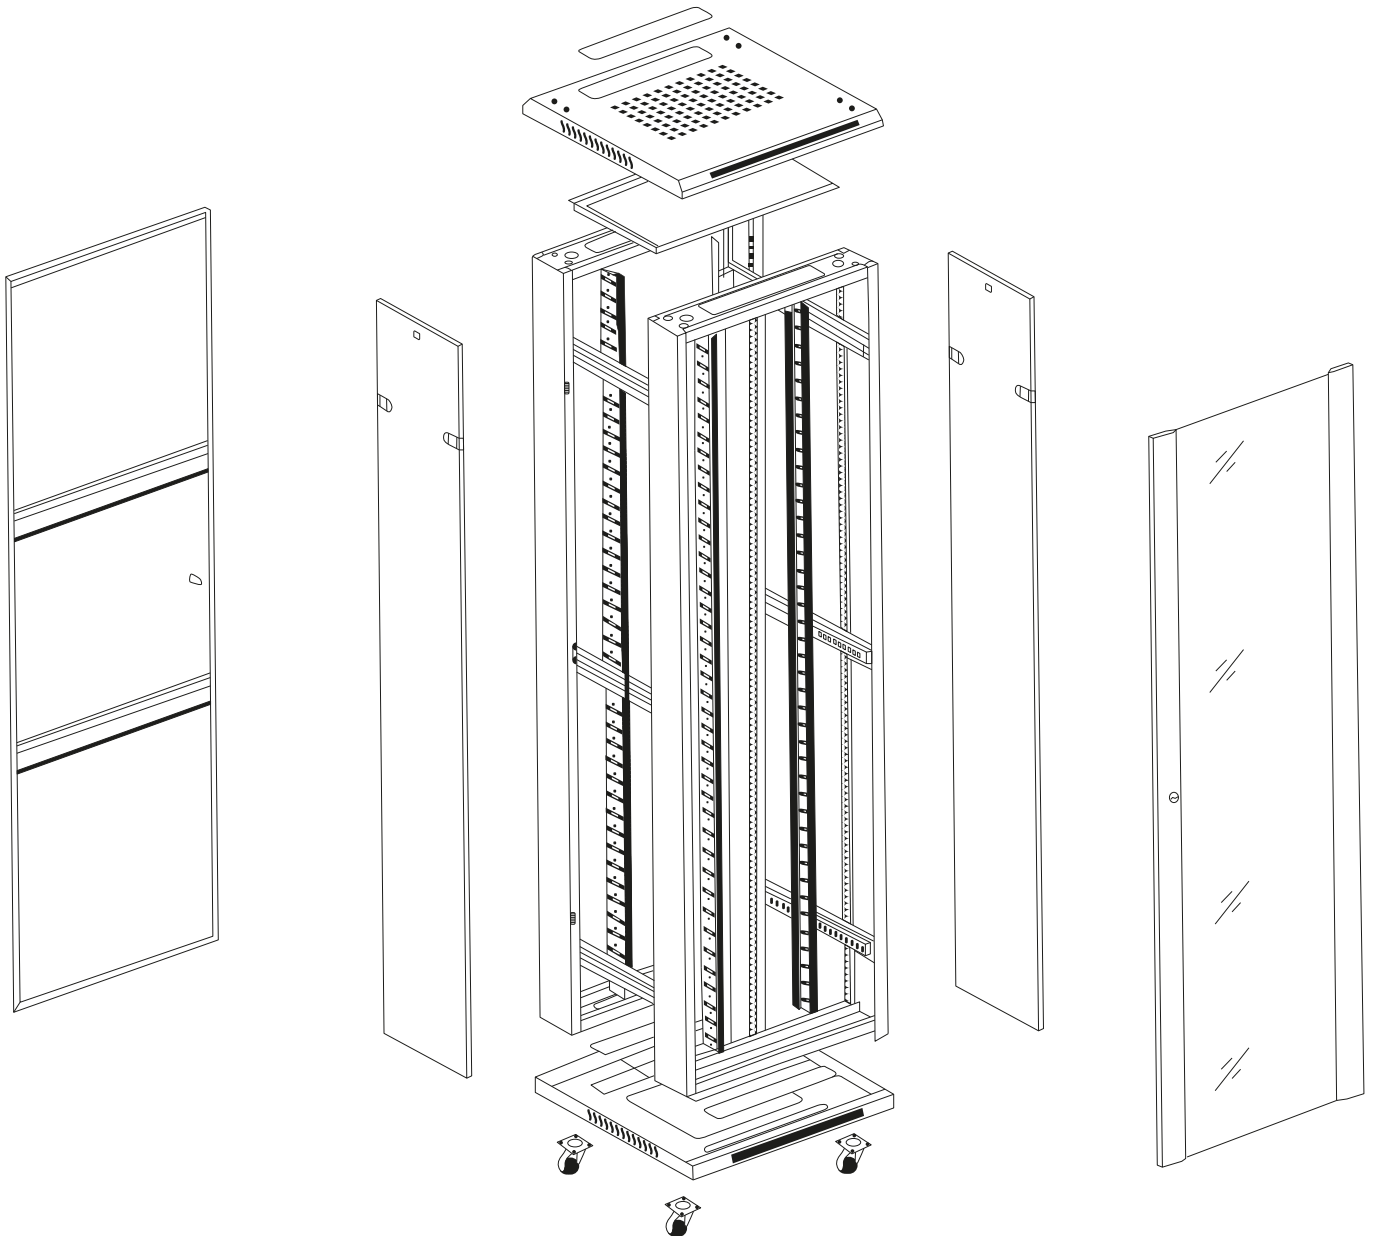

PRODUCT INFORMATION

- Elegance look, profound technical, precise dimension, with modern taste, add value to your projects
- Easy to fix concentrated distribution unit into frame
- Install caster and support feet at the same time
- Strong structure with 1760 lb (800 kg) max loading
- Wire path in the top and bottom can be closed, and wire holes dimension can be changed as request
- Bottom seat for stable stand, bottom wiring, bottom cold ventilation and prevent rats
- Side door and rear/front door can be taken down easily
- Backdoor made by steel

PRODUCT CHARACTERISTIC

- Static loading 1760 lb (800 kg)
- Width 24" (600mm), 32" (800mm)
- Depth 24" (600mm), 32" (800mm), 38" (960mm), 39" (1000mm)
- Grove cover can be install and uninstall quickly and easily to maintain
- 19" can be updated to 23", 25", 27" (as demand)
- Sliding shelf
- Fixed shelf

Material: SPCC quality cold rolled steel

Thickness: Square hole strips 0.08" (2mm), others 0.05" (1.2mm)

Surface finish: Degrease, acid pickling, rust prevention and parkerizing
pure water cleaning, static electricity plastic painting

<p>SCALE PROFILE</p> 	<p>SPRING LOCK</p> 
<p>SLIDING SHELF</p> 	<p>FIXED SHELF</p> 
<p>VENTILATION UNIT</p> 	
<p>CASTER AND FEET</p> 	

STANDARD

Comply with ANSA/EIA RS-310-D, IE2972, DIN41491; PART 1; DIN41494; PART 7, GB/T3047.2-92 Standard; Compatible with 19" internacional standard and metrical standard & ETSI standard