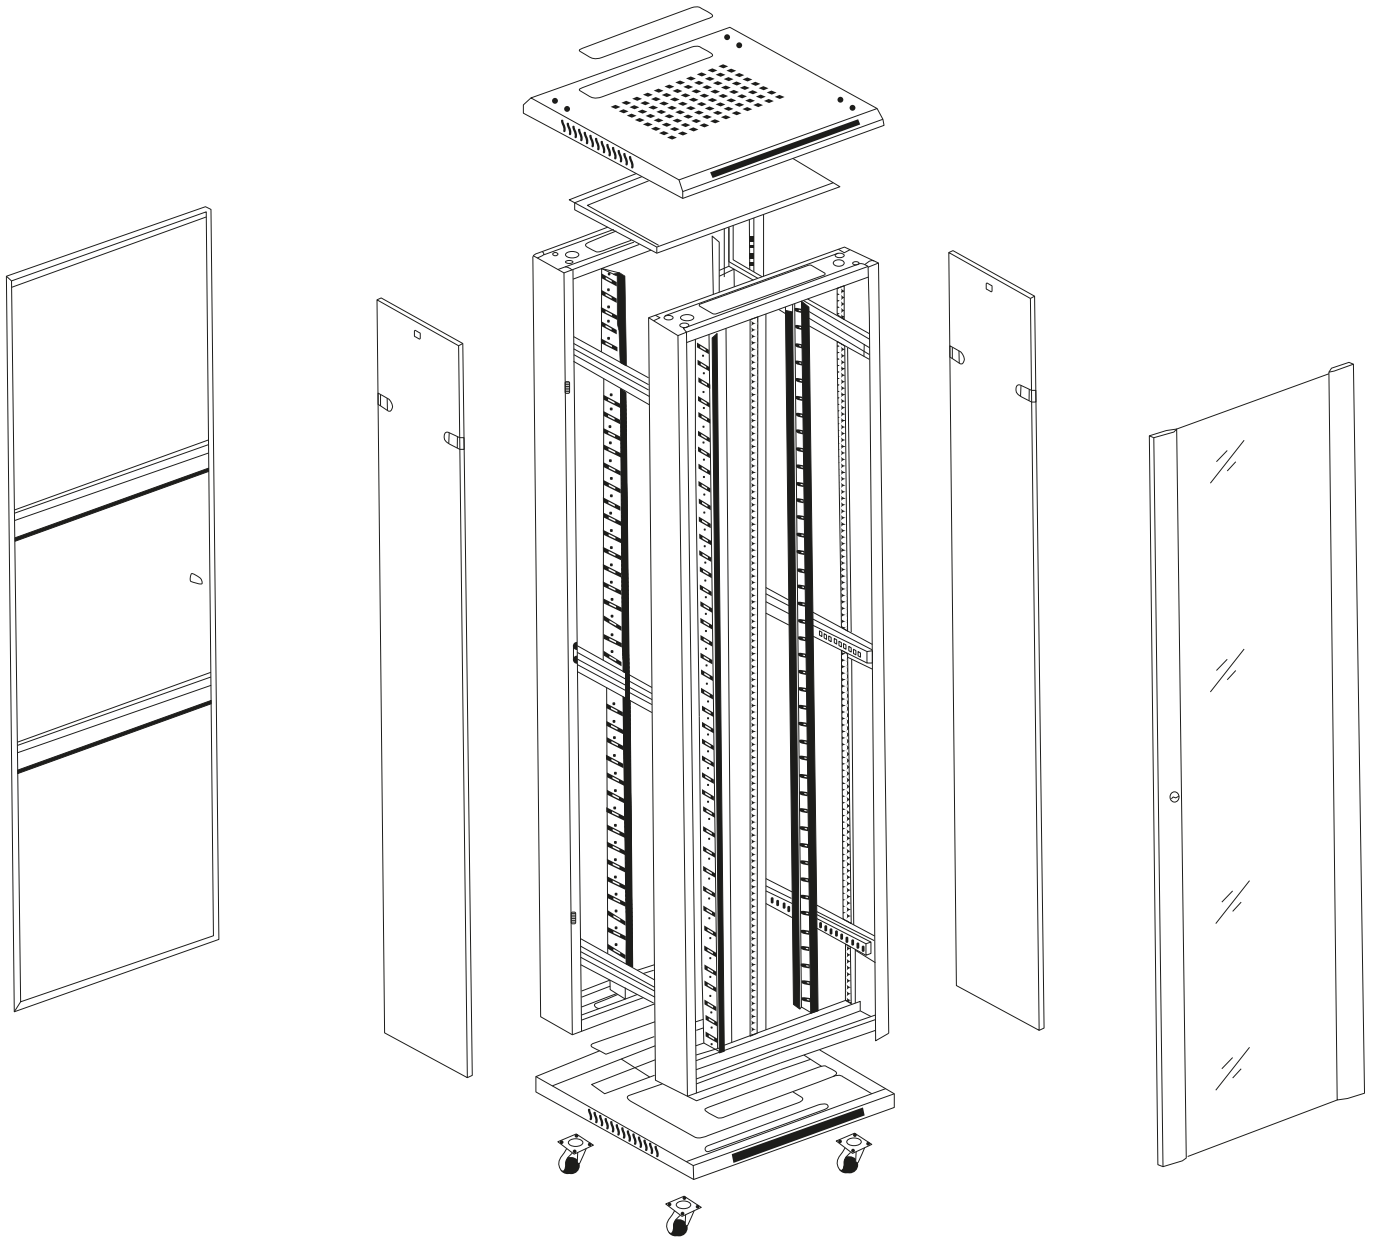

PRODUCT INFORMATION

- Elegance look, profound technical, precise dimension, with modern taste, add value to your projects
- Easy to fix concentrated distribution unit into frame
- Install caster and support feet at the same time
- Strong structure with 1760 lb (800 kg) max loading
- Wire path in the top and bottom can be closed, and wire holes dimension can be changed as request
- Bottom seat for stable stand, bottom wiring, bottom cold ventilation and prevent rats
- Side door and rear/front door can be taken down easily
- Backdoor made by steel

PRODUCT CHARACTERISTIC

- Static loading 1760 lb (800 kg)
- Width 24" (600mm), 32" (800mm)
- Depth 24" (600mm), 32" (800mm), 38" (960mm), 39" (1000mm)
- Grove cover can be install and uninstall quickly and easily to maintain
- 19" can be updated to 23", 25", 27" (as demand)
- Sliding shelf
- Fixed shelf

Material: SPCC quality cold rolled steel

Thickness: Square hole strips 0.08" (2mm), others 0.05" (1.2mm)

Surface finish: Degrease, acid pickling, rust prevention and parkerizing pure water cleaning, static electricity plastic painting

<p>SCALE PROFILE</p> 	<p>SPRING LOCK</p> 
<p>SLIDING SHELF</p> 	<p>FIXED SHELF</p> 
<p>VENTILATION UNIT</p> 	
<p>CASTER AND FEET</p> 	

STANDARD

Comply with ANSA/EIA RS-310-D, IE2972, DIN41491; PART 1; DIN41494; PART 7, GB/T3047.2-92 Standard; Compatible with 19" internacional standard and metrical standard & ETSI standard