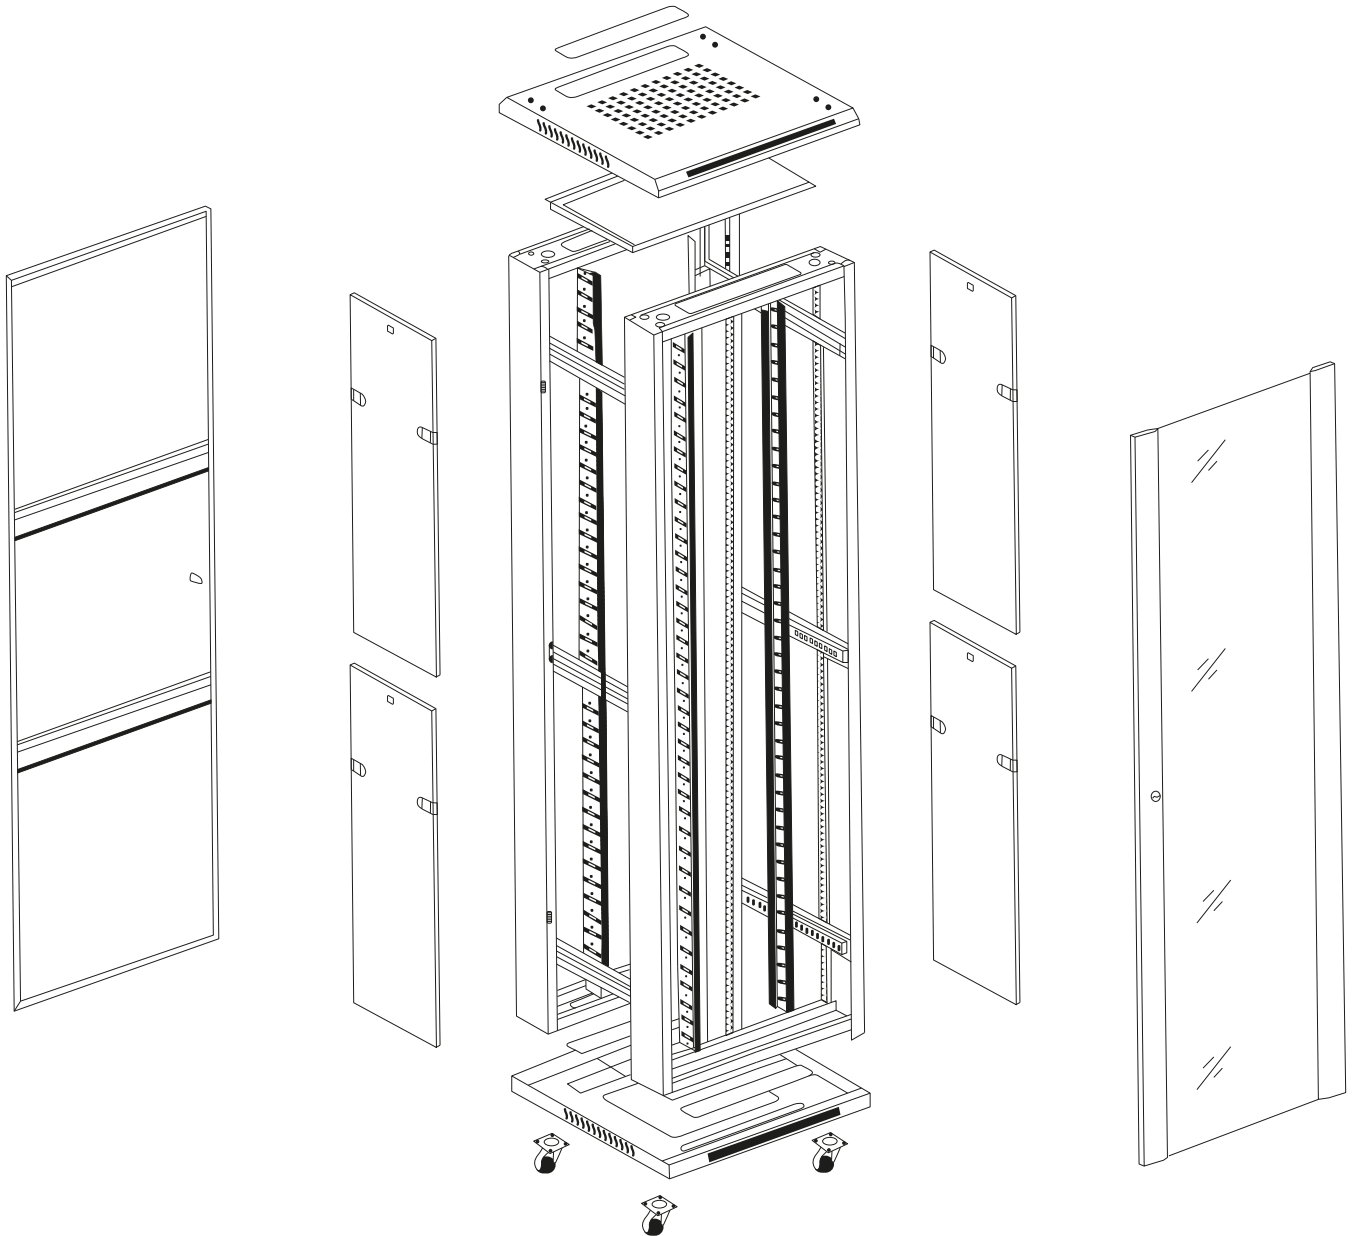

PRODUCT INFORMATION

- Elegance look, profound technical, precise dimension, with modern taste, add value to your projects
- Easy to fix concentrated distribution unit into frame
- Install caster and support feet at the same time
- Strong structure with 1760 lb (800 kg) max loading
- Wire path in the top and bottom can be closed, and wire holes dimension can be changed as request
- Bottom seat for stable stand, bottom wiring, bottom cold ventilation and prevent rats
- Side door and rear/front door can be taken down easily
- Backdoor made by steel

PRODUCT CHARACTERISTIC

- Static loading 1760 lb (800 kg)
- Width 24" (600mm), 32" (800mm)
- Depth 24" (600mm), 32" (800mm), 38" (960mm), 39" (1000mm)
- Grove cover can be install and uninstall quickly and easily to maintain
- 19" can be updated to 23", 25", 27" (as demand)
- Sliding shelf
- Fixed shelf

Material: SPCC quality cold rolled steel

Thickness: Square hole strips 0.08" (2mm), others 0.05" (1.2mm)

Surface finish: Degrease, acid pickling, rust prevention and parkerizing pure water cleaning, static electricity plastic painting

<p>SCALE PROFILE</p> 	<p>SPRING LOCK</p> 
<p>SLIDING SHELF</p> 	<p>FIXED SHELF</p> 
<p>VENTILATION UNIT</p> 	
<p>CASTER AND FEET</p> 	

STANDARD

Comply with ANSA/EIA RS-310-D, IE2972, DIN41491; PART 1; DIN41494; PART 7, GB/T3047.2-92 Standard; Compatible with 19" internacional standard and metrical standard & ETSI standard