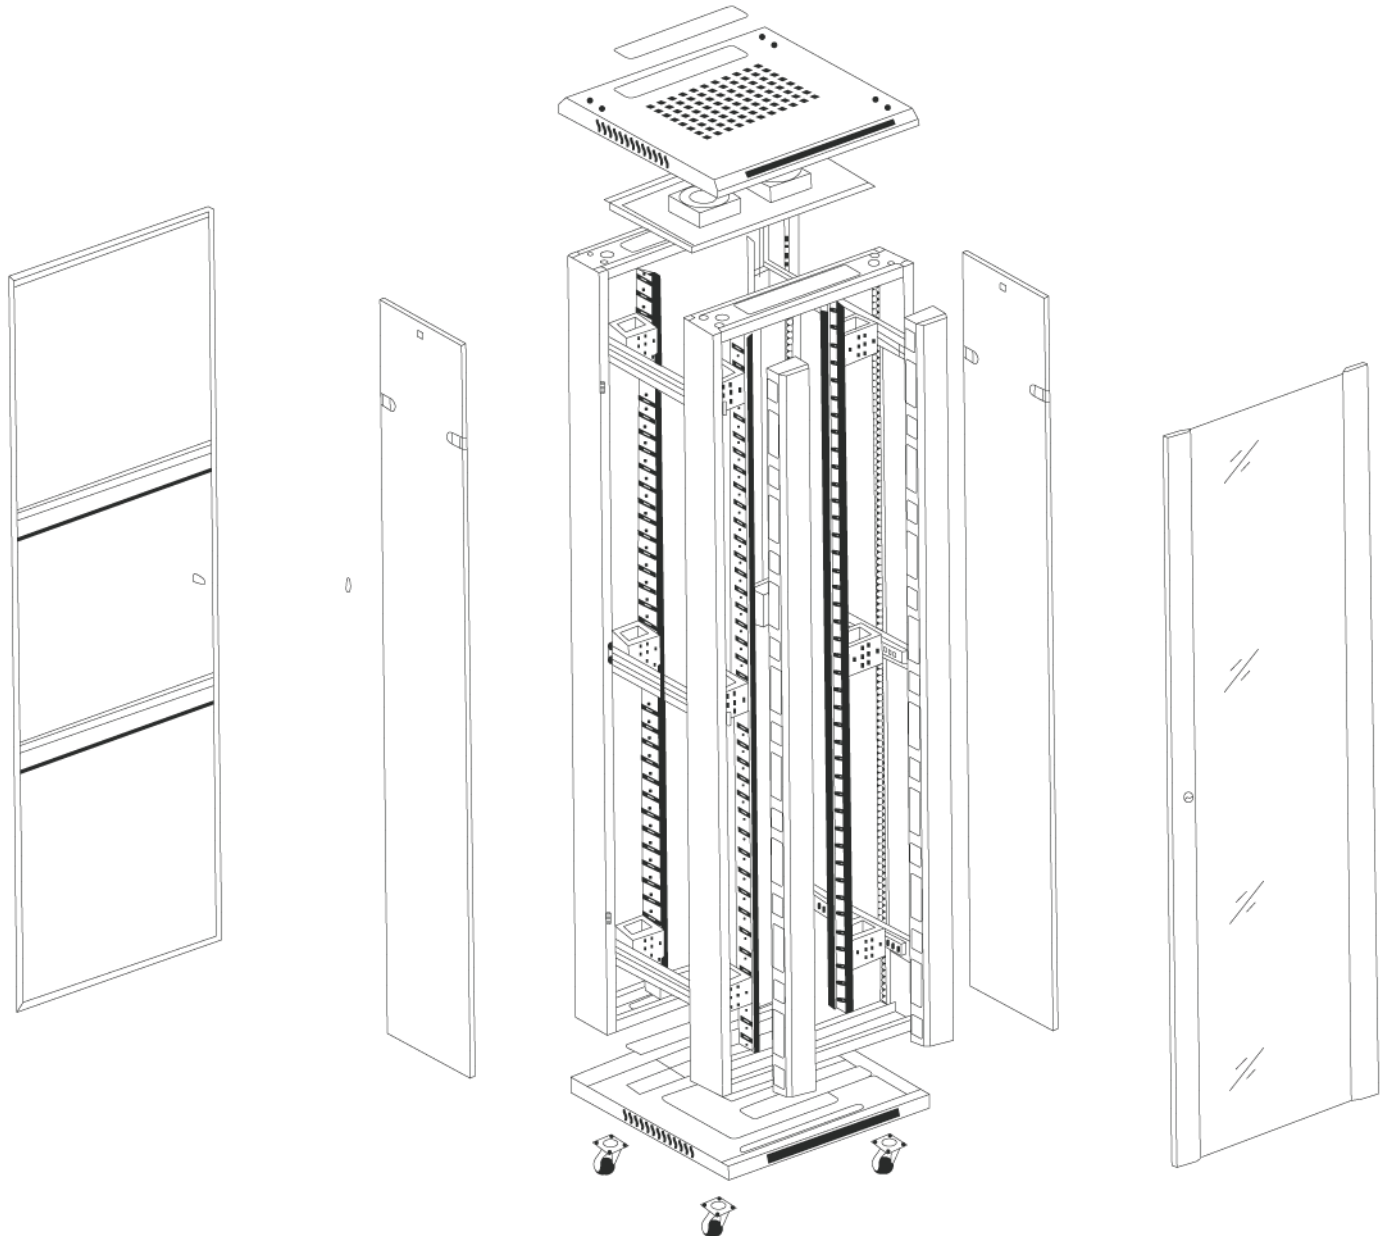

PRODUCT INFORMATION

- Elegance look, profound technical, precise dimension, with modern taste, add value to your projects
- Easy to fix concentrated distribution unit into frame
- Install caster and support feet at the same time
- Strong structure with 1760 lb (800 kg) max loading
- Wire path in the top and bottom can be closed, and wire holes dimension can be changed as request
- Bottom seat for stable stand, bottom wiring, bottom cold ventilation and prevent rats
- Cabinet for telecommunication systems
- Side door and rear/front door can be taken down easily
- Backdoor made by steel

PRODUCT CHARACTERISTIC

- Static loading 1760 lb (800 kg)
- Width 24" (600mm), 32" (800mm)
- Depth 24" (600mm), 32" (800mm), 38" (960mm), 39" (1000mm)
- Grove cover can be install and uninstall quickly and easily to maintain
- 19" can be updated to 23", 25", 27" (as demand)
- Sliding shelf
- Fixed shelf

Material: SPCC quality cold rolled steel

Thickness: Square hole strips 0.08" (2mm), others 0.05" (1.2mm)

Surface finish: Degrease, acid pickling, rust prevention and parkerizing pure water cleaning, static electricity plastic painting

<p>SCALE PROFILE</p> 	<p>SPRING LOCK</p> 
<p>SLIDING SHELF</p> 	<p>FIXED SHELF</p> 
<p>VERTICAL METAL MANAGEMENT</p> 	<p>VENTILATION UNIT</p> 
<p>CASTER AND FEET</p> 	

Standard

Comply with ANSI/EIA RS-310-D, IEC2972, DIN41491; PART 1; DIN41494; PART7, GB/T3047.2-92 Standard; Compatible with 19" international standard and metrical standard & ETSI standard