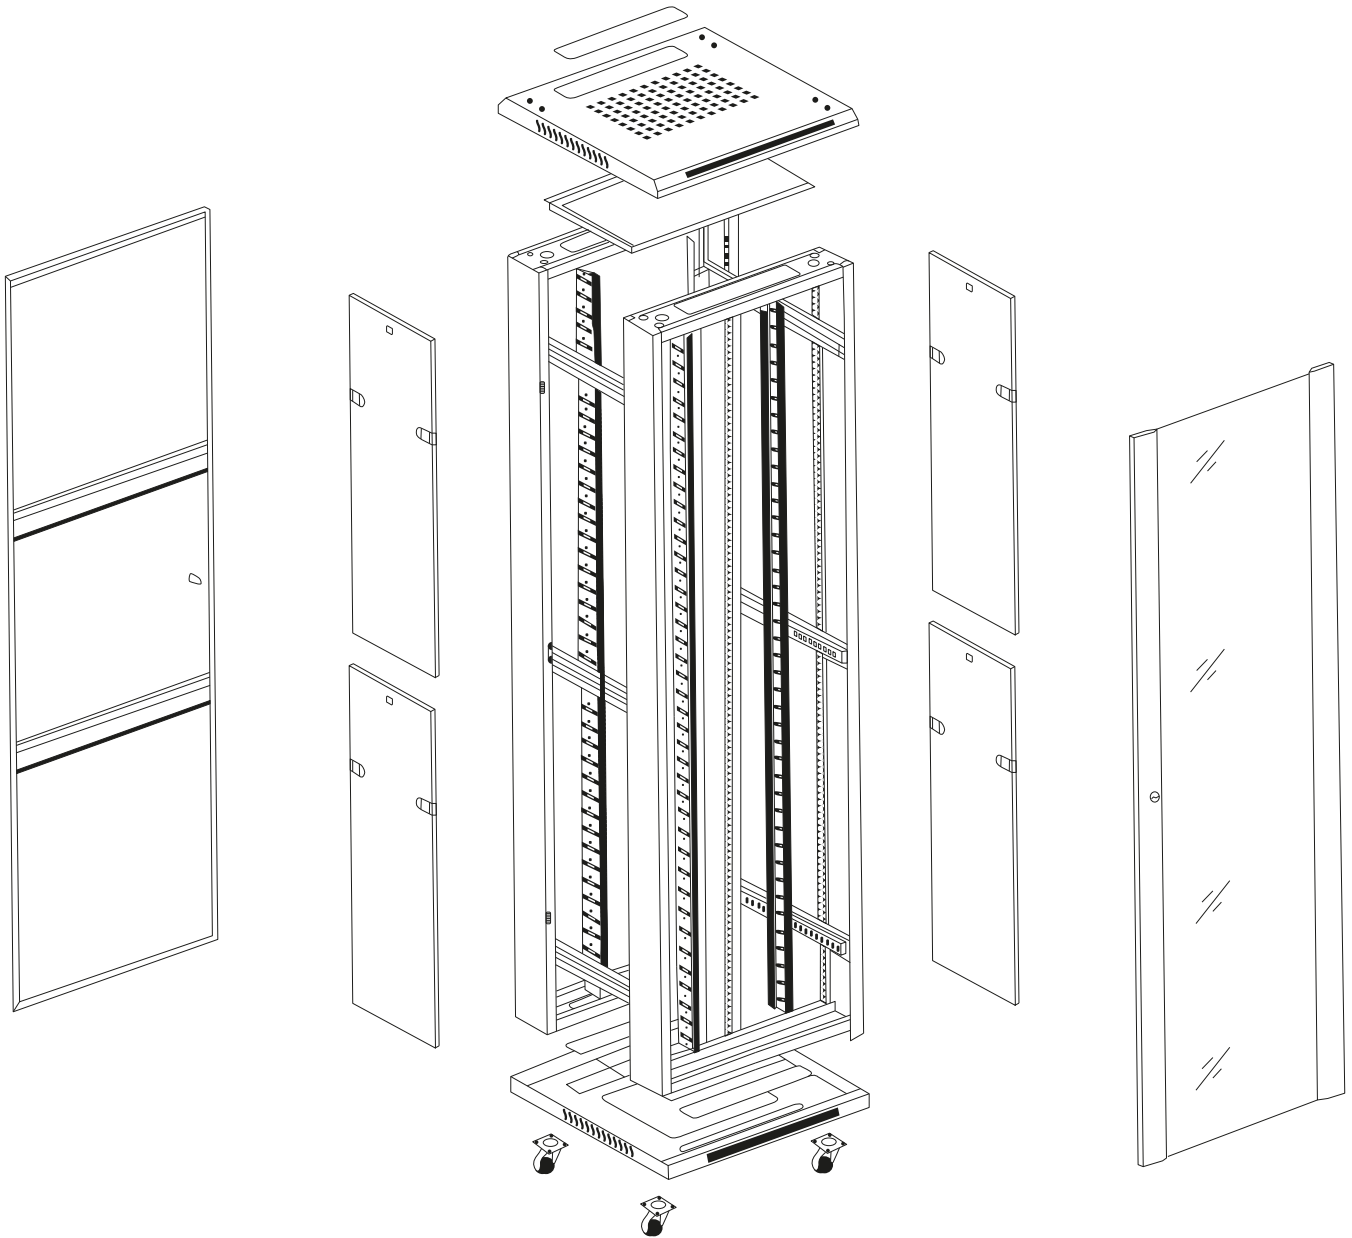

PRODUCT INFORMATION

- Elegance look, profound technical, precise dimension, with modern taste, add value to your projects
- Easy to fix concentrated distribution unit into frame
- Install caster and support feet at the same time
- Strong structure with 1760 lb (800 kg) max loading
- Wire path in the top and bottom can be closed, and wire holes dimension can be changed as request
- Bottom seat for stable stand, bottom wiring, bottom cold ventilation and prevent rats
- Side door and rear/front door can be taken down easily
- Backdoor made by steel

PRODUCT CHARACTERISTIC

- Static loading 1760 lb (800 kg)
- Width 24" (600mm), 32" (800mm)
- Depth 24" (600mm), 32" (800mm), 38" (960mm), 39" (1000mm)
- Grove cover can be install and uninstall quickly and easily to maintain
- 19" can be updated to 23", 25", 27" (as demand)
- Sliding shelf
- Fixed shelf

Material: SPCC quality cold rolled steel

Thickness: Square hole strips 0.08" (2mm), others 0.05" (1.2mm)

Surface finish: Degrease, acid pickling, rust prevention and parkerizing pure water cleaning, static electricity plastic painting

<p>SCALE PROFILE</p> 	<p>SPRING LOCK</p> 
<p>SLIDING SHELF</p> 	<p>FIXED SHELF</p> 
<p>VENTILATION UNIT</p> 	
<p>CASTER AND FEET</p> 	

STANDARD

Comply with ANSA/EIA RS-310-D, IE2972, DIN41491; PART 1; DIN41494; PART 7, GB/T3047.2-92 Standard; Compatible with 19" internacional standard and metrical standard & ETSI standard