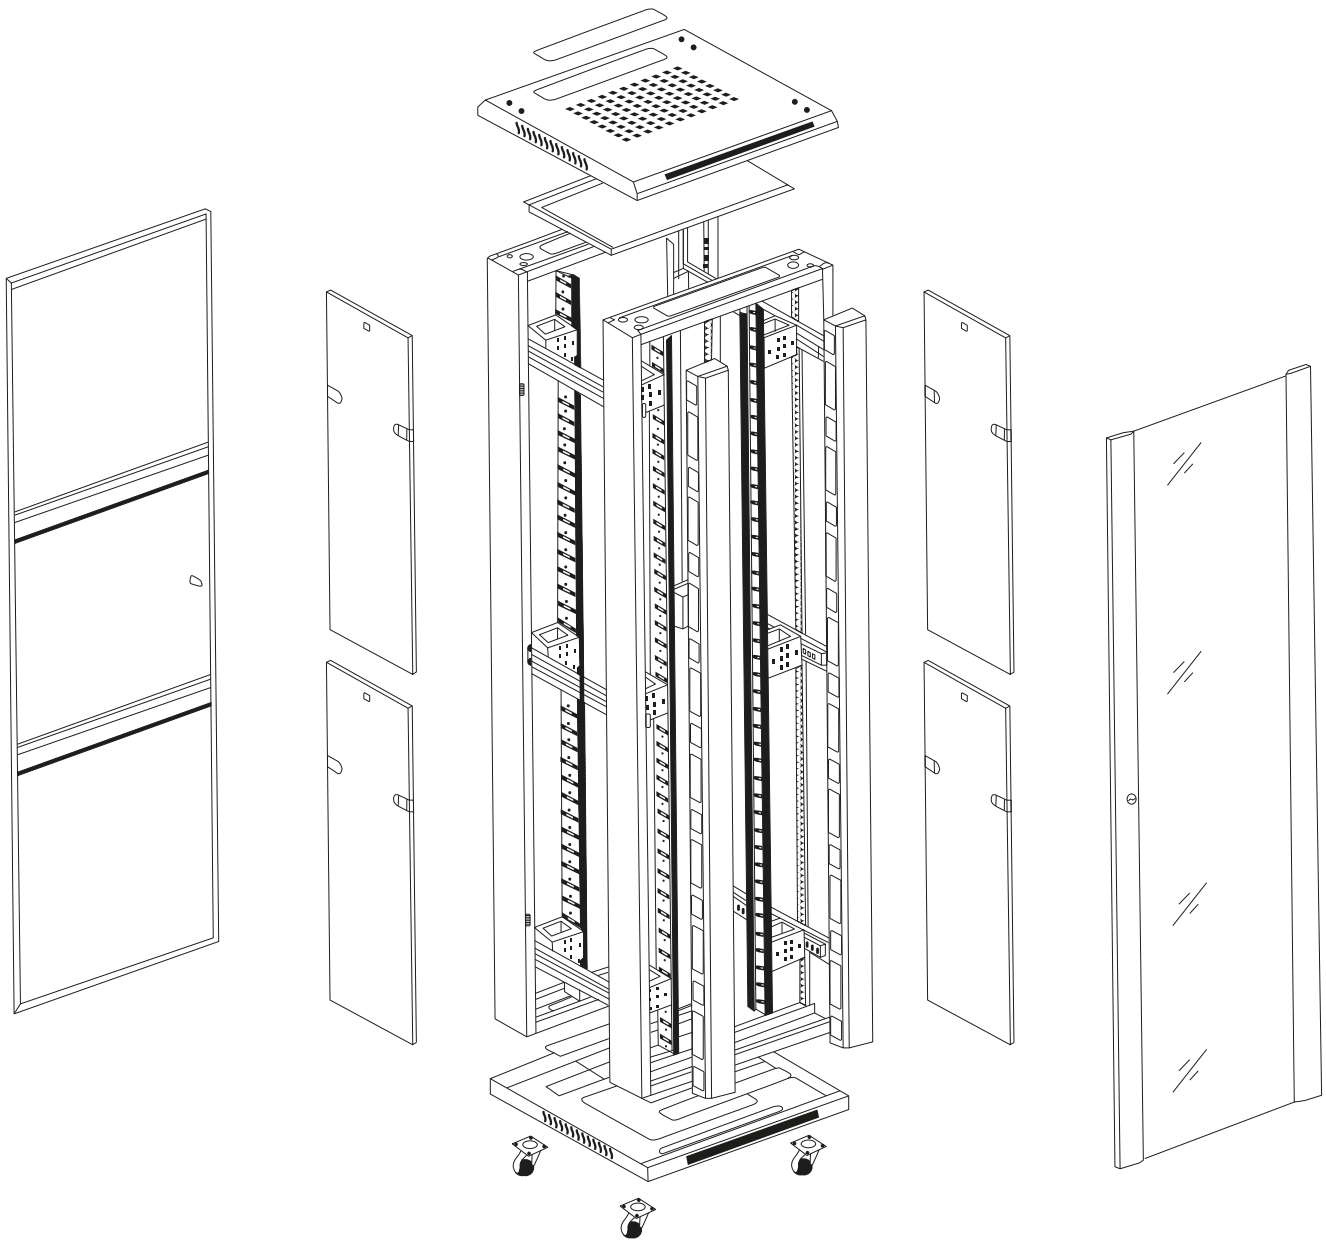

PRODUCT INFORMATION

- Elegance look, profound technical, precise dimension, with modern taste, add value to your projects
- Easy to fix concentrated distribution unit into frame
- Install caster and support feet at the same time
- Strong structure with 1760 lb (800 kg) max loading
- Wire path in the top and bottom can be closed, and wire holes dimension can be changed as request
- Bottom seat for stable stand, bottom wiring, bottom cold ventilation and prevent rats
- Side door and rear/front door can be taken down easily
- Backdoor made by steel

PRODUCT CHARACTERISTIC

- Static loading 1760 lb (800 kg)
- Width 24" (600mm), 32" (800mm)
- Depth 24" (600mm), 32" (800mm), 38" (960mm), 39" (1000mm)
- Grove cover can be install and uninstall quickly and easily to maintain
- 19" can be updated to 23", 25", 27" (as demand)
- Sliding shelf
- Fixed shelf

Material: SPCC quality cold rolled steel

Thickness: Square hole strips 0.08" (2mm), others 0.05" (1.2mm)

Surface finish: Degrease, acid pickling, rust prevention and parkerizing pure water cleaning, static electricity plastic painting

<p>SCALE PROFILE</p> 	<p>SPRING LOCK</p> 
<p>SLIDING SHELF</p> 	<p>FIXED SHELF</p> 
<p>VENTILATION UNIT</p> 	
<p>CASTER AND FEET</p> 	

STANDARD

Comply with ANSA/EIA RS-310-D, IE2972, DIN41491; PART 1; DIN41494; PART 7, GB/T3047.2-92 Standard; Compatible with 19" internacional standard and metrical standard & ETSI standard