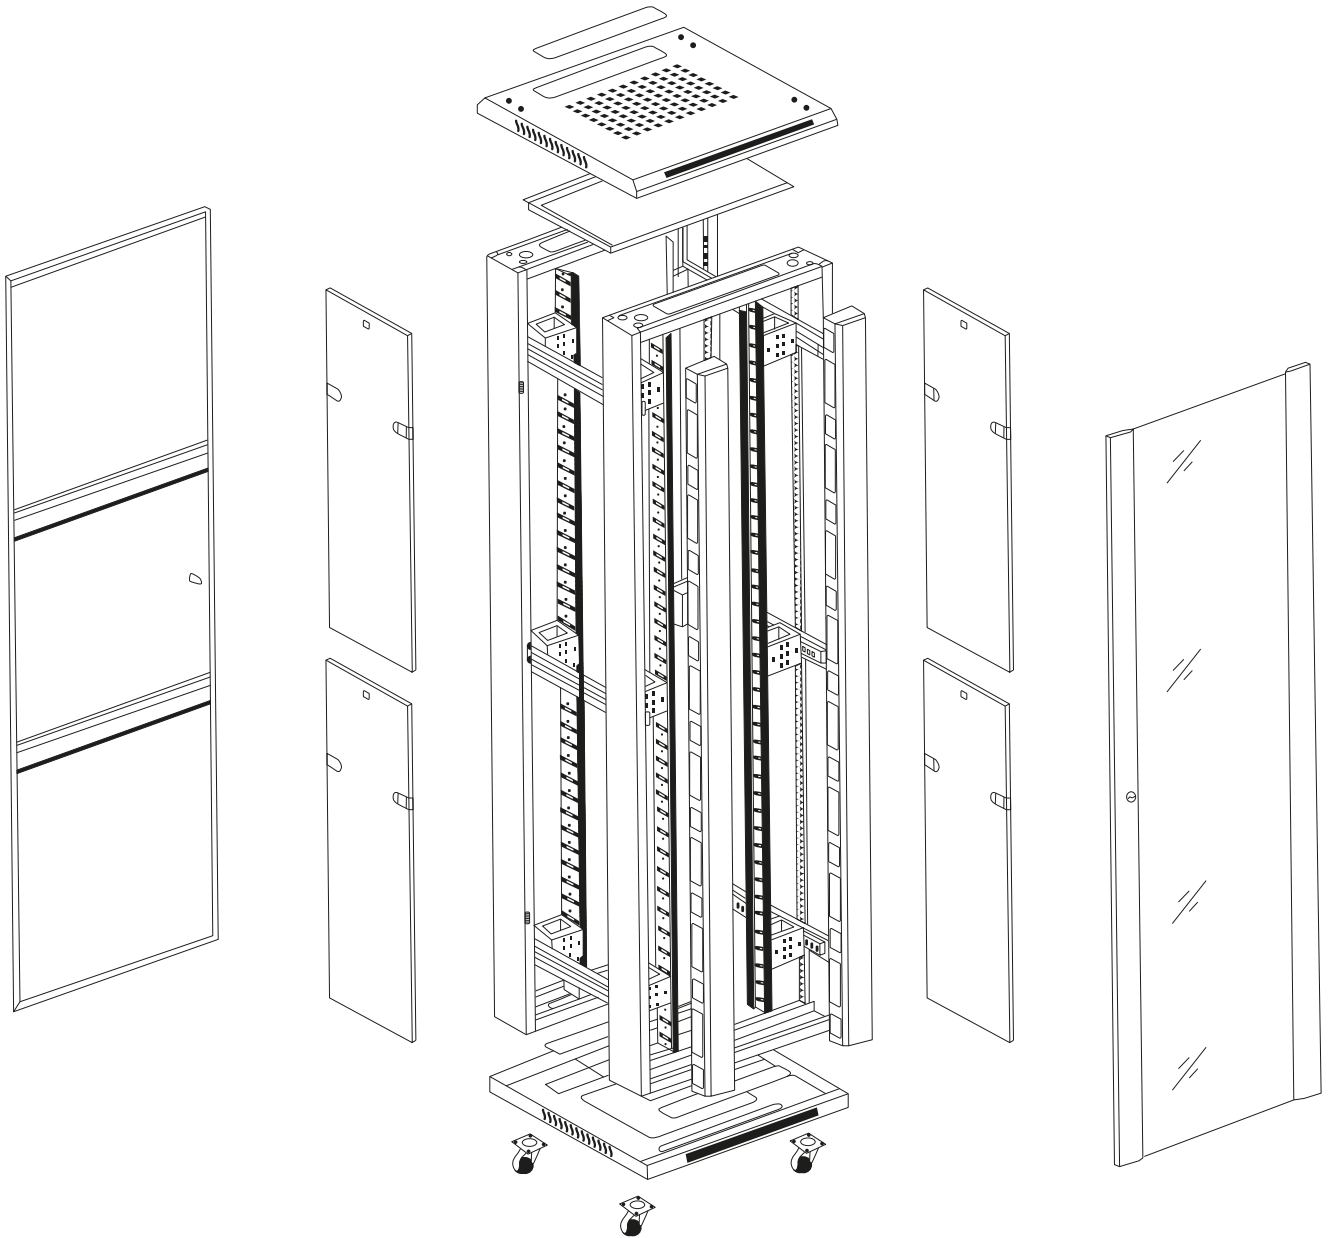

PRODUCT INFORMATION

- Elegance look, profound technical, precise dimension, with modern taste, add value to your projects
- Easy to fix concentrated distribution unit into frame
- Install caster and support feet at the same time
- Strong structure with 1760 lb (800 kg) max loading
- Wire path in the top and bottom can be closed, and wire holes dimension can be changed as request
- Bottom seat for stable stand, bottom wiring, bottom cold ventilation and prevent rats
- Side door and rear/front door can be taken down easily
- Backdoor made by steel

PRODUCT CHARACTERISTIC

- Static loading 1760 lb (800 kg)
- Width 24" (600mm), 32" (800mm)
- Depth 24" (600mm), 32" (800mm), 38" (960mm), 39" (1000mm)
- Grove cover can be install and uninstall quickly and easily to maintain
- 19" can be updated to 23", 25", 27" (as demand)
- Sliding shelf
- Fixed shelf

Material: SPCC quality cold rolled steel

Thickness: Square hole strips 0.08" (2mm), others 0.05" (1.2mm)

Surface finish: Degrease, acid pickling, rust prevention and parkerizing pure water cleaning, static electricity plastic painting

<p>SCALE PROFILE</p> 	<p>SPRING LOCK</p> 
<p>SLIDING SHELF</p> 	<p>FIXED SHELF</p> 
<p>VENTILATION UNIT</p> 	
<p>CASTER AND FEET</p> 	

STANDARD

Comply with ANSA/EIA RS-310-D, IE2972, DIN41491; PART 1; DIN41494; PART 7, GB/T3047.2-92 Standard; Compatible with 19" internacional standard and metrical standard & ETSI standard